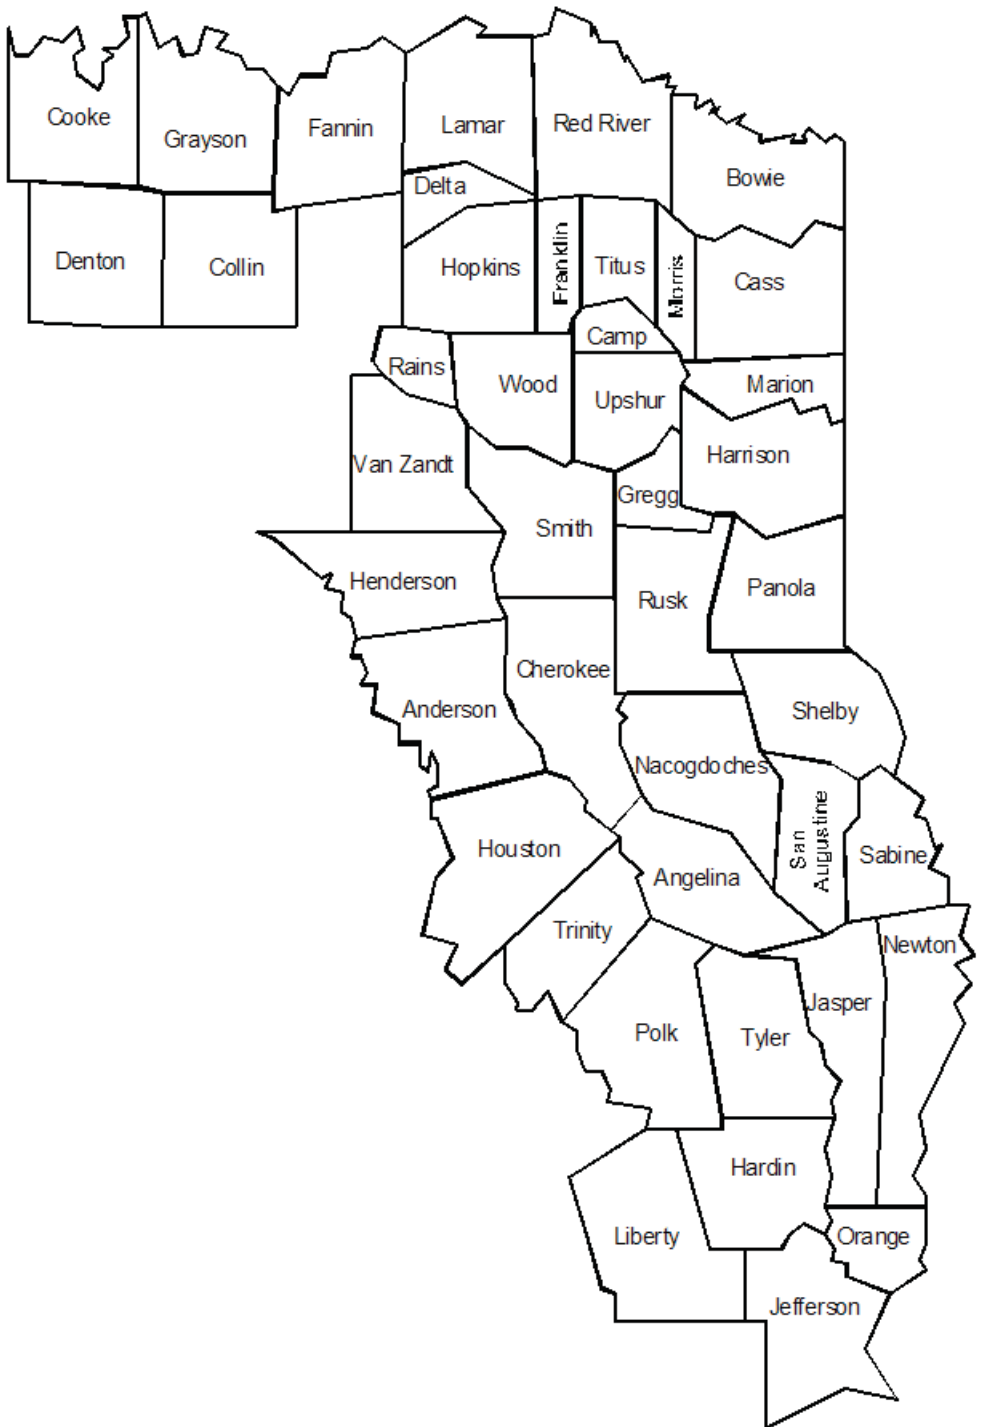

MAP OF THE EASTERN DISTRICT OF TEXAS

1. Anderson
2. Angelina
3. Bowie
4. Camp
5. Cass
6. Cherokee
7. Collin
8. Cooke
9. Delta
10. Denton
11. Fannin
12. Franklin
13. Grayson
14. Gregg
15. Hardin
16. Harrison
17. Henderson
18. Hopkins
19. Houston
20. Jasper
21. Jefferson
22. Lamar
23. Liberty
24. Marion
25. Morris
26. Nacogdoches
27. Newton
28. Orange
29. Panola
30. Polk
31. Rains
32. Red River
33. Rusk
34. Sabine
35. San Augustine
36. Shelby
37. Smith
38. Titus
39. Trinity
40. Tyler
41. Upshur
42. Van Zandt
43. Wood

Permission to travel outside the Eastern District of Texas **MUST BE SECURED** from the supervising probation officer, without exception. Non-emergency travel will not be permitted during your first 60 days of supervision unless for approved employment purposes.